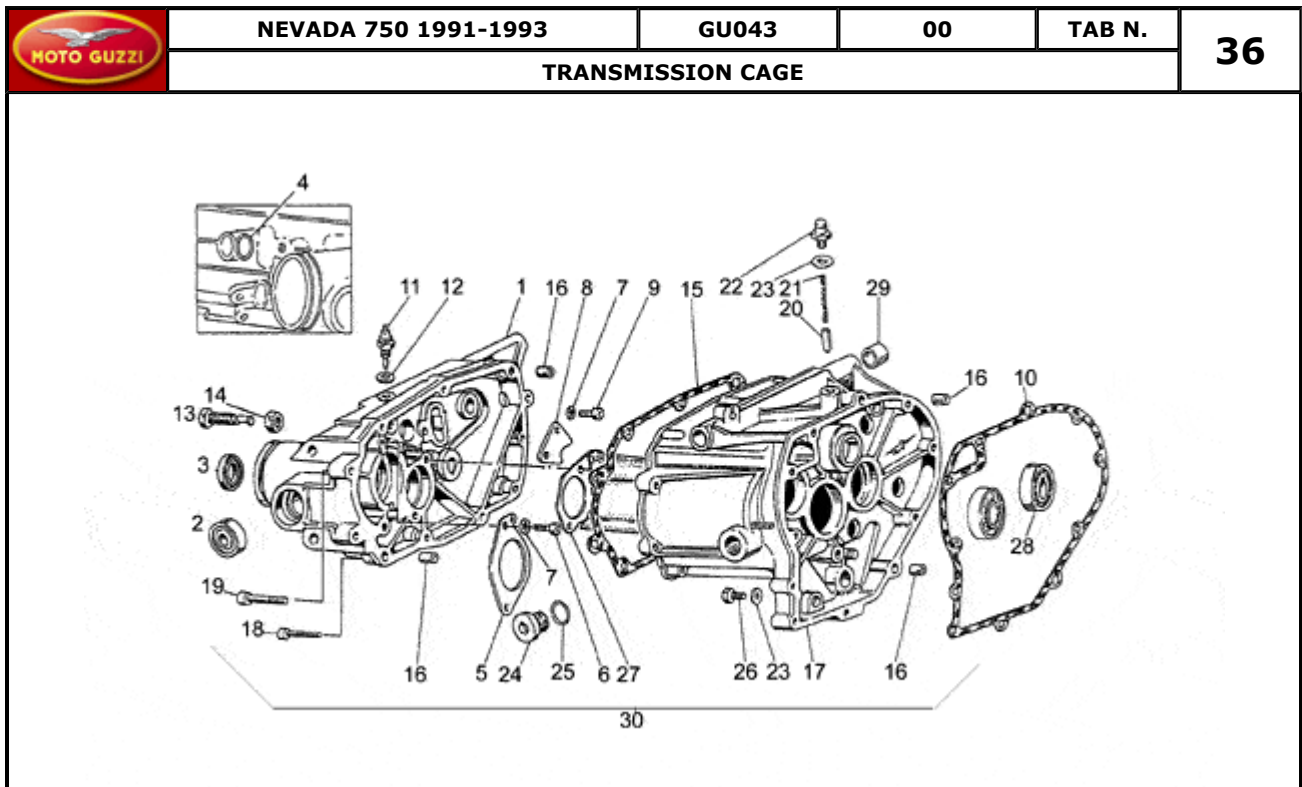

Pos.	Description	Year	I_M	Country	Version	Code	Q.ty	P.Cod.
1	Box cover, grey	-	-	-	-	GU19200861	1	
2	Bearing 15x35x11	-	-	-	-	GU92204215	2	
3	Gasket ring 28x40x7	-	-	-	-	GU90402841	1	
4	O-ring 13,95x2,92	-	-	-	-	GU90706140	1	
5	Plate	-	-	-	-	GU23213870	1	
6	Screw	-	-	-	-	GU98622314	4	
7	Washer 6,4x10x0,7	-	-	-	-	GU14217901	6	
8	Plate	-	-	-	-	GU19235800	1	
9	Screw	-	-	-	-	GU98622314	2	
10	Gasket	-	-	-	-	GU23200370	1	
11	Sensor	-	-	-	-	GU19207220	1	
12	Gasket 8,25x15x1	-	-	-	-	GU12154200	1	
13	Screw M12x1,25	-	-	-	-	GU19237800	1	
14	Low nut M12x1,25	-	-	-	-	GU92602512	1	
15	Gasket	-	-	-	-	GU19201120	1	
16	Bush 6,6x9x13	-	-	-	-	GU19002020	4	
17	Gearbox, grey	-	-	-	-	GU19200261	1	
18	Screw M6X30	-	-	-	-	GU98620330	7	
19	Screw M8X35	-	-	-	-	GU98620435	4	
20	Pawl	-	-	-	-	GU55234700	1	
21	Lever return spring	-	-	-	-	GU94321067	1	
22	Breather plug	-	-	-	-	GU19206501	1	
23	Gasket	-	-	-	-	GU10528900	2	
24	Oil plug	-	-	-	-	GU19351200	1	
25	O-ring 20,24X2,62	-	-	-	-	GU90706203	1	
26	Oil unload plug M10X1	-	-	-	-	GU31003766	1	
27	Oil bulhead	-	-	-	-	GU19208220	1	
28	Ball bearing 20x42x12	-	-	-	-	GU92201120	1	
29	Bush 10,25x15,7x8	-	-	-	-	GU19202320	2	
30	Transmission assy and housing	-	-	-	-	GU27991560	1