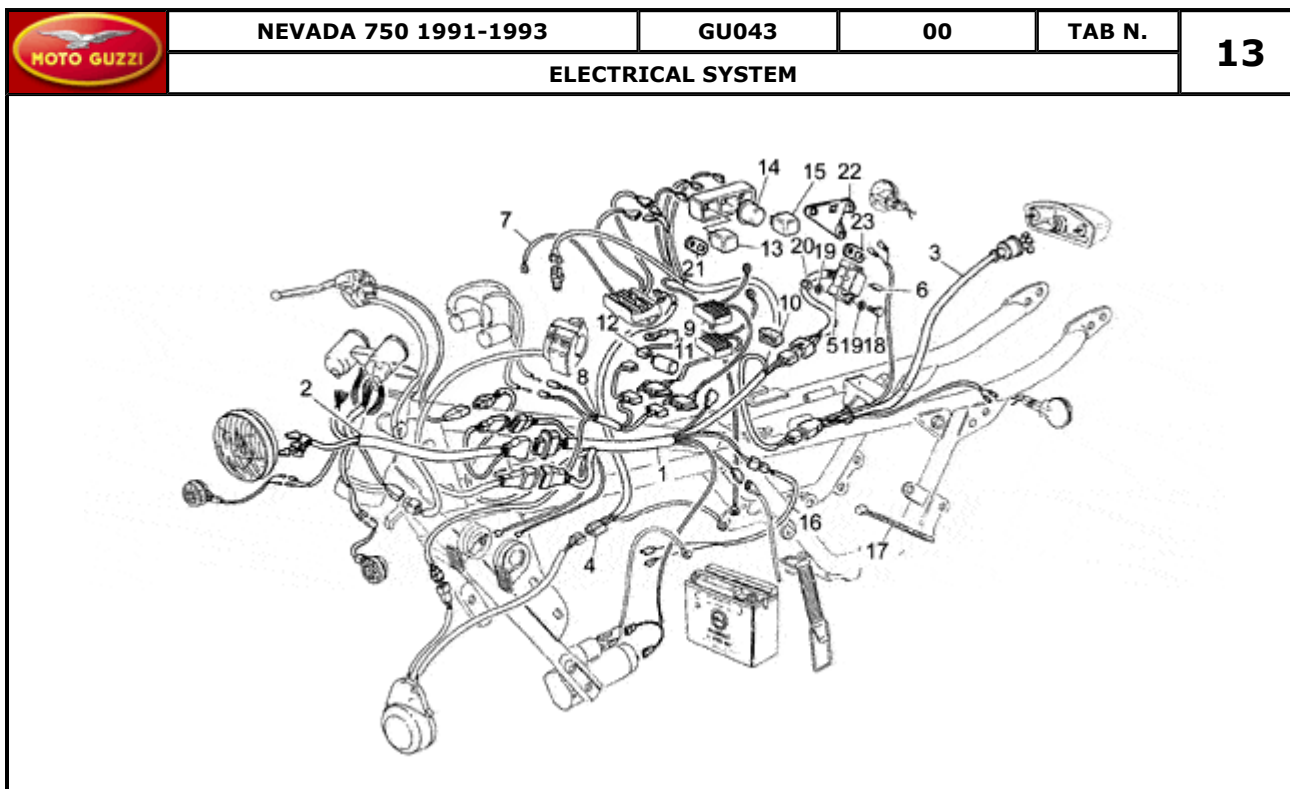

Pos.	Description	Year	I_M	Country	Version	Code	Q.ty	P.Cod.
1	Electrical system	-	-	-	F	GU31747161	1	
	Electrical system	-	-	-	YU	GU31747160	1	
2	Dashboard cable	-	-	-	-	GU31747260	1	
3	Taillight wiring harness.	-	-	-	-	GU31747360	1	
4	Alternator-regulator wiring	-	-	-	-	GU29725850	1	
5	Fuse holder box	-	-	-	-	GU27743050	1	
6	Fuse 15A	-	-	-	-	GU28742560	6	
7	Alternator-regulator wiring	-	-	-	-	GU29748550	1	
8	H.T. wiring	-	-	-	-	GU31722140	1	
9	Electronic control unit	-	-	-	-	GU27721435	2	
10	Flexible support	-	-	-	-	GU27723835	2	
11	Capacitor	-	-	-	-	GU27710435	1	
12	Wire	-	-	-	-	GU18759550	1	
13	Starting relay	-	-	-	-	GU30732510	1	
14	Flasher unit	-	-	-	-	GU17750520	1	
15	Siren relay	-	-	-	-	GU28732560	1	
16	Neutral sensor cable	-	-	-	-	GU31724540	1	
17	Hose clamp 3,6x20,6	-	-	-	-	GU14609650	1	
18	Screw	-	-	-	-	GU98202516	2	
19	Washer 5,25x14x1,5	-	-	-	-	GU95100059	4	
20	Nut	-	-	-	-	GU92630105	2	
21	Plate	-	-	-	F	GU29448750	1	
22	Relais support	-	-	-	F	GU31704061	1	
23	Fusebox plate	-	-	-	F	GU31746361	1