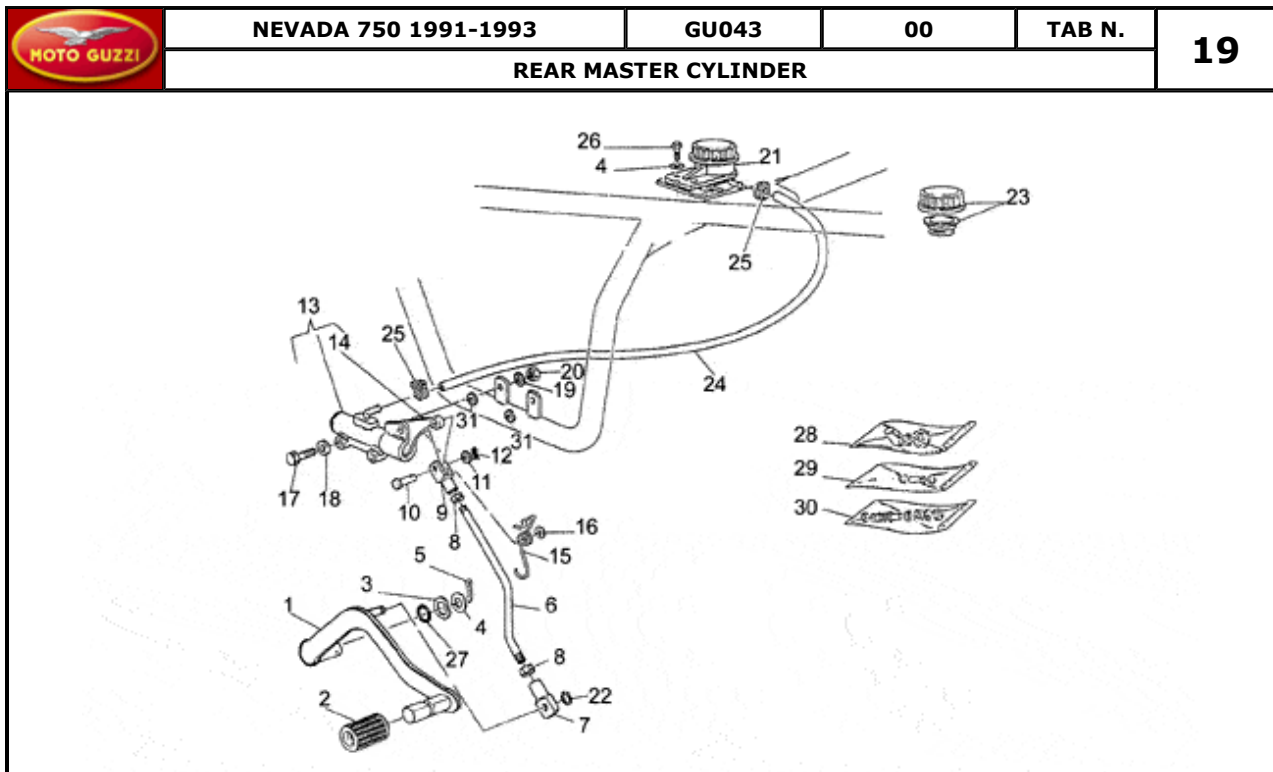

Pos.	Description	Year	I_M_	Country	Version	Code	Q.ty	P.Cod.
1	Rear brake lever	-	-	-	-	GU31677060	1	
2	Rubber spacer	-	-	-	-	GU14251001	1	
3	Spring washer	-	-	-	-	GU95129260	1	
4	Flat washer	-	-	-	-	GU95004215	1	
5	Split pin	-	-	-	-	GU95500227	1	
6	Master cylinder rod	-	-	-	1A	GU31675260	1	
	Tie rod	-	-	-	2A	GU31675280	1	
7	Block	-	-	-	-	GU18257551	1	
8	Nut	-	-	-	-	GU92690073	1	
9	Fork	-	-	-	-	GU31626860	1	
10	Pin	-	-	-	-	GU95770265	1	
11	Washer	-	-	-	-	GU95129110	1	
12	Split pin	-	-	-	-	GU95500222	1	
13	Rear master cylinder 12,7mm	-	-	-	-	GU19660200	1	
14	Rear brake lever	-	-	-	-	GU19667500	1	
15	Rear brake lever spring	-	-	-	-	GU19667600	1	
16	Washer 6,15x11x0,8	-	-	-	-	GU95004206	1	
17	Screw	-	-	-	1A	GU98052326	2	
	Screw	-	-	-	2A	GU98052330	2	
18	Washer	-	-	-	-	GU95000206	4	
19	Notched washer	-	-	-	-	GU95021106	2	
20	Nut	-	-	-	-	GU92602206	2	
21	Brake oil tank	-	-	-	-	GU65663500	1	
22	Circlip	-	-	-	-	GU90271008	1	
23	Tank cap	-	-	-	-	GU17661052	1	
24	Pipe	-	-	-	-	GU00823944055	1	
25	Hose clamp	-	-	-	-	GU19157800	2	
26	Hex screw M6X16	-	-	-	-	GU98054316	2	
27	O-ring	-	-	-	-	GU90706141	1	
28	Pump connection overhaul unit	-	-	-	-	GU19659500	1	
29	Lever overhaul kit	-	-	-	-	GU19659600	1	
30	Rear pump rev. kit	-	-	-	-	GU17659352	1	
31	Spacer	-	-	-	-	GU91180605	2