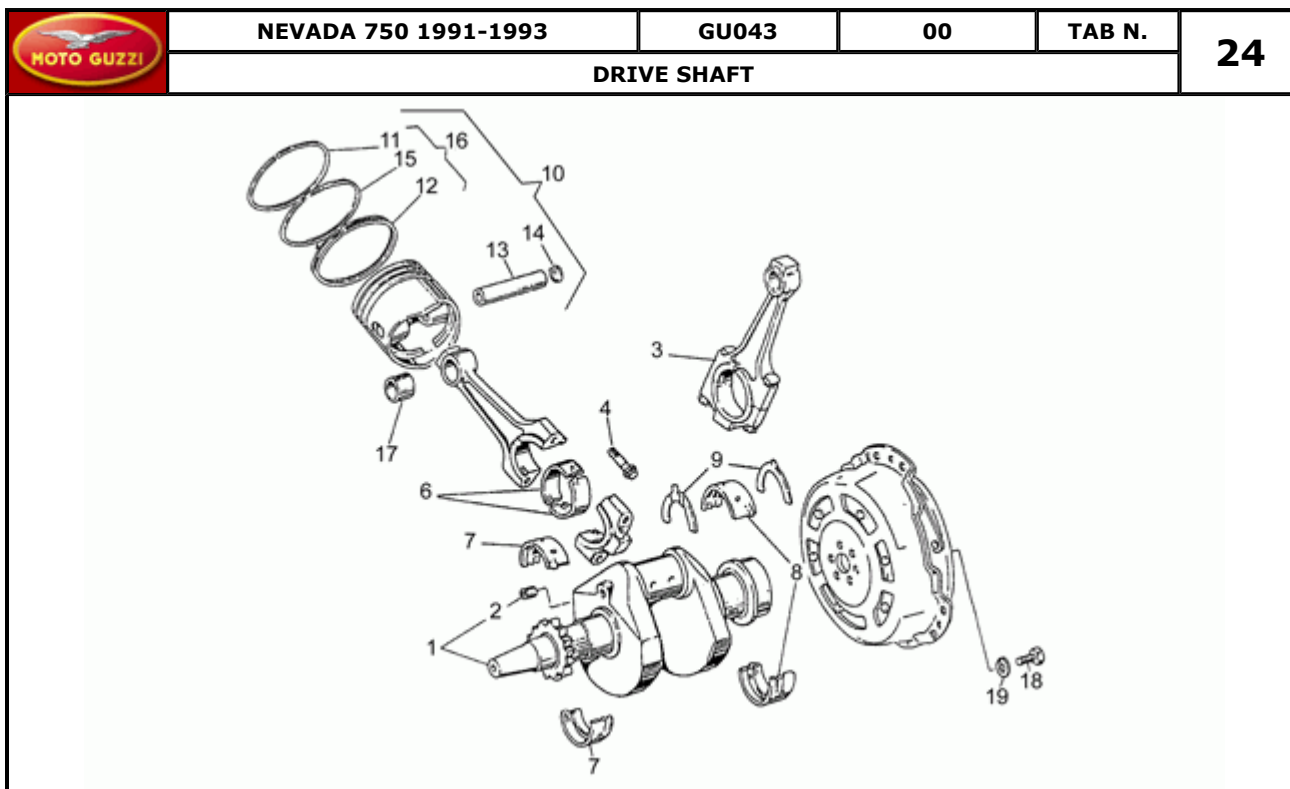

Pos.	Description	Year	I_M	Country	Version	Code	Q.ty	P.Cod.
1	Crankshaft cpl.	-	-	-	-	GU27064185	1	
2	Plug	-	-	-	-	GU19065400	1	
3	Connecting rod cpl.	-	-	-	-	GU27061585	2	
4	Screw	-	-	-	-	GU19062261	4	
6	Bearing half-shell	-	-	-	-	GU27062060	4	
7	Front main half-bearing	-	-	-	-	GU27065660	2	
8	Rear main half-bearing	-	-	-	-	GU27066560	2	
9	Half-clamp	-	-	-	-	GU27066460	2	
10	Piston assy	-	-	-	00800N	GU20060220	2	
11	Slot piston ring	-	-	-	-	GU19060763	2	
12	Scraper ring	-	-	-	-	GU19061063	2	
13	Piston pin	-	-	-	-	GU27061285	2	
14	Stop ring	-	-	-	-	GU27061385	4	
15	Slot piston ring	-	-	-	-	GU27060860	2	
16	Pistonring set	-	-	-	-	GU31060616	2	
17	Bush	-	-	-	-	GU27061885	2	
18	Screw	-	-	-	-	GU19067700	6	
19	Washer 8,4X13X0,8	-	-	-	-	GU14615901	6