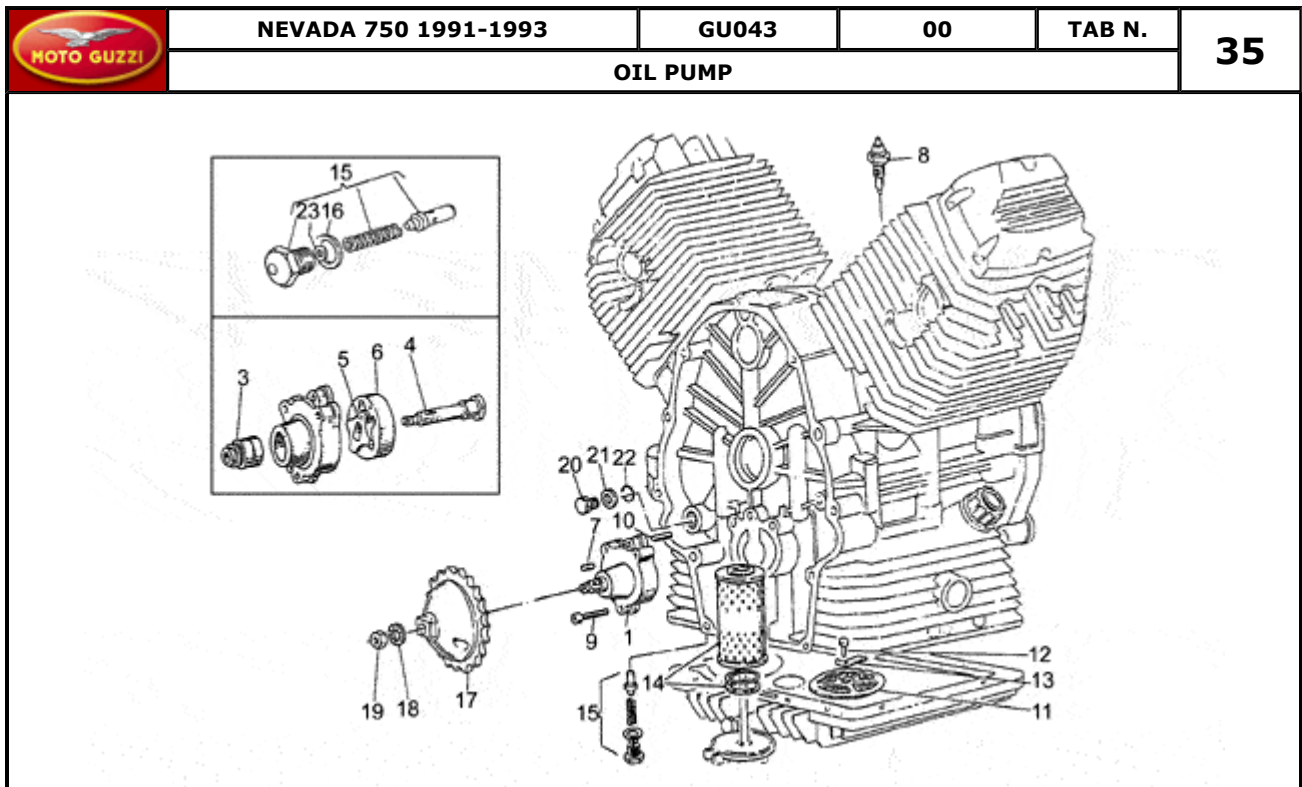

Pos.	Description	Year	I_M	Country	Version	Code	Q.ty	P.Cod.
1	Oil pump shaft assy.	-	-	-	M4	GU20147810	1	
	Oil pump	-	-	-	M3	GU19146420	1	
3	Roller bearing 10x22x20	-	-	-	M4	GU92252210	1	
4	Oil pump shaft assy.	-	-	-	M3	GU19147820	1	
	Oil pump shaft assy.	-	-	-	M4	GU20147810	1	
5	Inner rotor	-	-	-	M3	GU19148420	1	
	Inner rotor	-	-	-	M4	GU20148410	1	
6	Outer rotor	-	-	-	M3	GU19148620	1	
	Outer rotor	-	-	-	M4	GU20148610	1	
7	Roller	-	-	-	M4	GU92296723	1	
	Guide roller	-	-	-	M3	GU92296726	1	
8	Pressure sensor	-	-	-	02201N	GU31999581	1	
9	Screw M6X35	-	-	-	-	GU98620335	3	
10	Pin	-	-	-	-	GU19018920	2	
11	Oil filter	-	-	-	-	GU19152200	1	
12	Screw	-	-	-	-	GU98054314	1	
13	Plate	-	-	-	-	GU95187006	1	
14	Oil filter	-	-	-	-	GU27153085	1	
15	Oil pressure valve	-	-	-	-	GU31158250	1	
16	Washer 18,25x24x1	-	-	-	-	GU18144350	3	
17	Oil pump gear	-	-	-	M3	GU19147721	1	
	Pump gear	-	-	-	M4	GU20147710	1	
18	Washer 10,5x16x1	-	-	-	-	GU19149800	1	
19	Nut M10x1,25	-	-	-	-	GU92602510	1	
20	Plug	-	-	-	-	GU31016050	1	
21	Gasket 14,25	-	-	-	-	GU18161150	1	
22	O-ring	-	-	-	-	GU90706111	1	
23	Washer 6,15x11x0,8	-	-	-	-	GU95004206	1