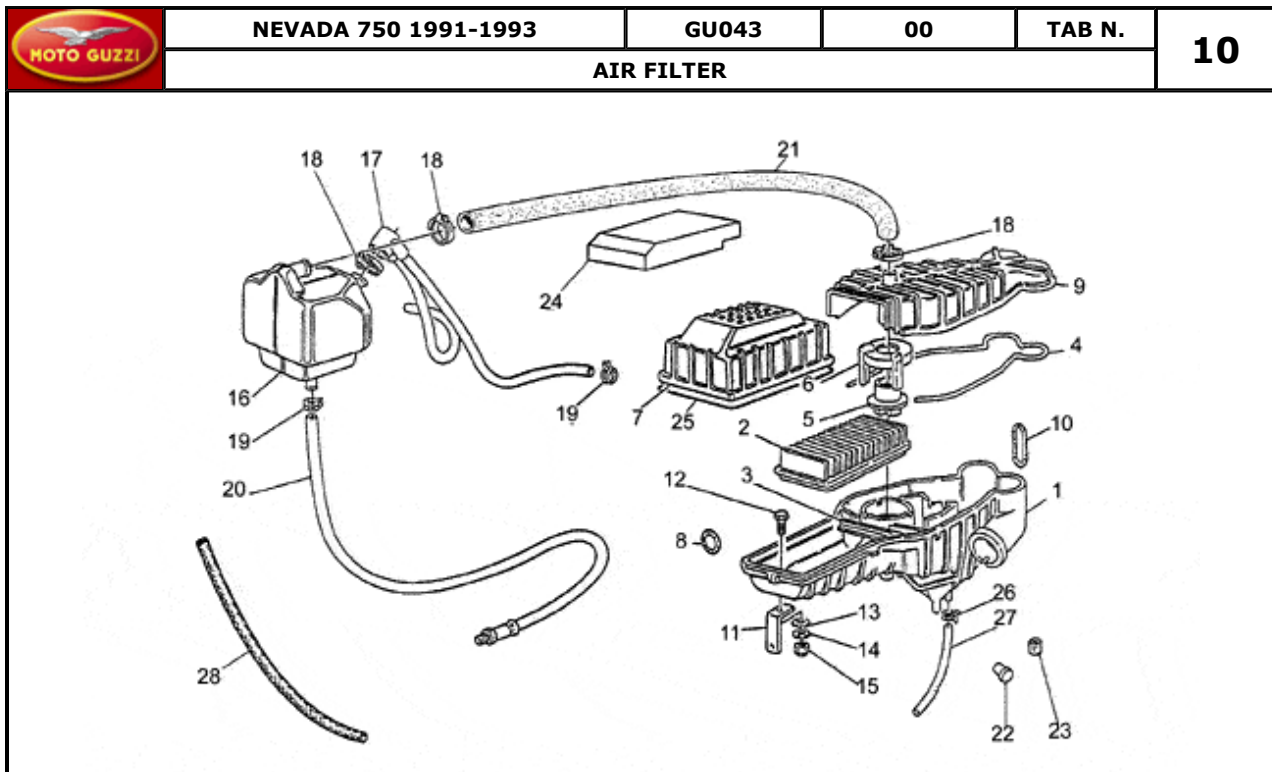

Pos.	Description	Year	I_M_	Country	Version	Code	Q.ty	P.Cod.
1	Lower side filter case	-	-	-	-	GU19114060	1	
2	Air filter	-	-	-	-	GU28113650	1	
3	Bracket	-	-	-	-	GU19112960	1	
4	Gasket	-	-	-	-	GU19113960	1	
5	Protection	-	-	-	-	GU19111060	1	
6	Cover	-	-	-	-	GU19111160	1	
7	Filter cover	-	-	-	-	GU19113760	1	
8	Short spring	-	-	-	-	GU31110715	3	
9	Upper side filter case	-	-	-	-	GU27113485	1	
10	Lenght spring	-	-	-	-	GU31110815	1	
11	Square	-	-	-	-	GU27114160	1	
12	Screw	-	-	-	-	GU98054214	1	
13	Notched washer	-	-	-	-	GU95021105	1	
14	Washer	-	-	-	-	GU95000205	1	
15	Nut	-	-	-	-	GU92630105	1	
16	Housing	-	-	-	-	GU27153460	1	
17	Breather	-	-	-	-	GU23159670	1	
18	Hose clamp	-	-	-	-	GU93305018	3	
19	Hose clamp	-	-	-	-	GU61108400	3	
20	Breather	-	-	-	-	GU27159360	1	
21	Pipe	-	-	-	-	GU30157430	1	
22	Lockup rubber	-	-	-	-	GU19433000	1	
23	Rubber spacer	-	-	-	-	GU14423800	1	
24	Guard	-	-	-	-	GU27111271	1	
25	Gasket	-	-	-	-	GU27113985	1	
26	Hose clamp D9	-	-	-	-	GU61108500	1	
27	Rubber pipe 5X9	-	-	-	-	GU00823944050	1	
28	Thermal sheath	-	-	-	-	GU00823923140	1