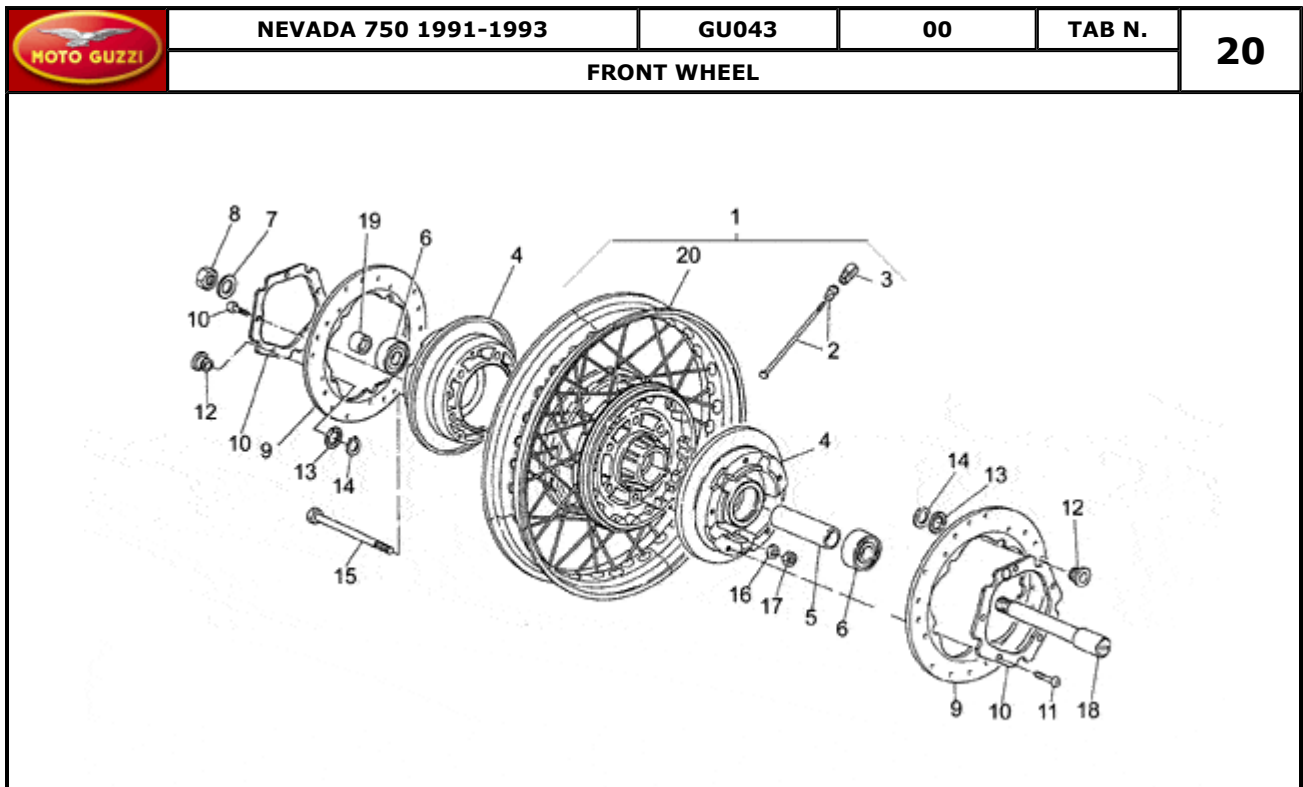

Pos.	Description	Year	I_M_	Country	Version	Code	Q.ty	P.Cod.
1	Front wheel	-	-	-	-	GU31610360	1	
2	Spoke	-	-	-	-	GU39611601	36	
3	Counterweight 10 gr.	-	-	-	-	GU27616110	1	
	Counterweight 15 gr.	-	-	-	-	GU27616111	1	
	Counterweight 20 gr.	-	-	-	-	GU27616112	1	
	Counterweight 30 gr.	-	-	-	-	GU27616113	1	
4	Flange	-	-	-	-	GU31620360	2	
5	Spacer	-	-	-	-	GU31615260	1	
6	Bearing	-	-	-	-	GU92204221	2	
7	Washer 17X27X2	-	-	-	-	GU95004217	1	
8	Nut M16X1,5	-	-	-	-	GU92602516	1	
9	Outer brake disk	-	-	-	-	GU28613670	2	
10	Inner brake disk	-	-	-	-	GU28613770	2	
11	Screw	-	-	-	-	GU98230825	10	
12	Bush	-	-	-	-	GU28613560	10	
13	Belleville spring	-	-	-	-	GU28618860	10	
14	Circlip	-	-	-	-	GU90271022	10	
15	Screw	-	-	-	-	GU98052470	5	
16	Washer 8,4X13X0,8	-	-	-	-	GU14615901	5	
17	Nut	-	-	-	-	GU92630508	5	
18	Front wheel spindle	-	-	-	-	GU31614160	1	
19	Spacer	-	-	-	-	GU31616360	2	
20	Front wheel 2,15x18"	-	-	-	-	GU23610870	1