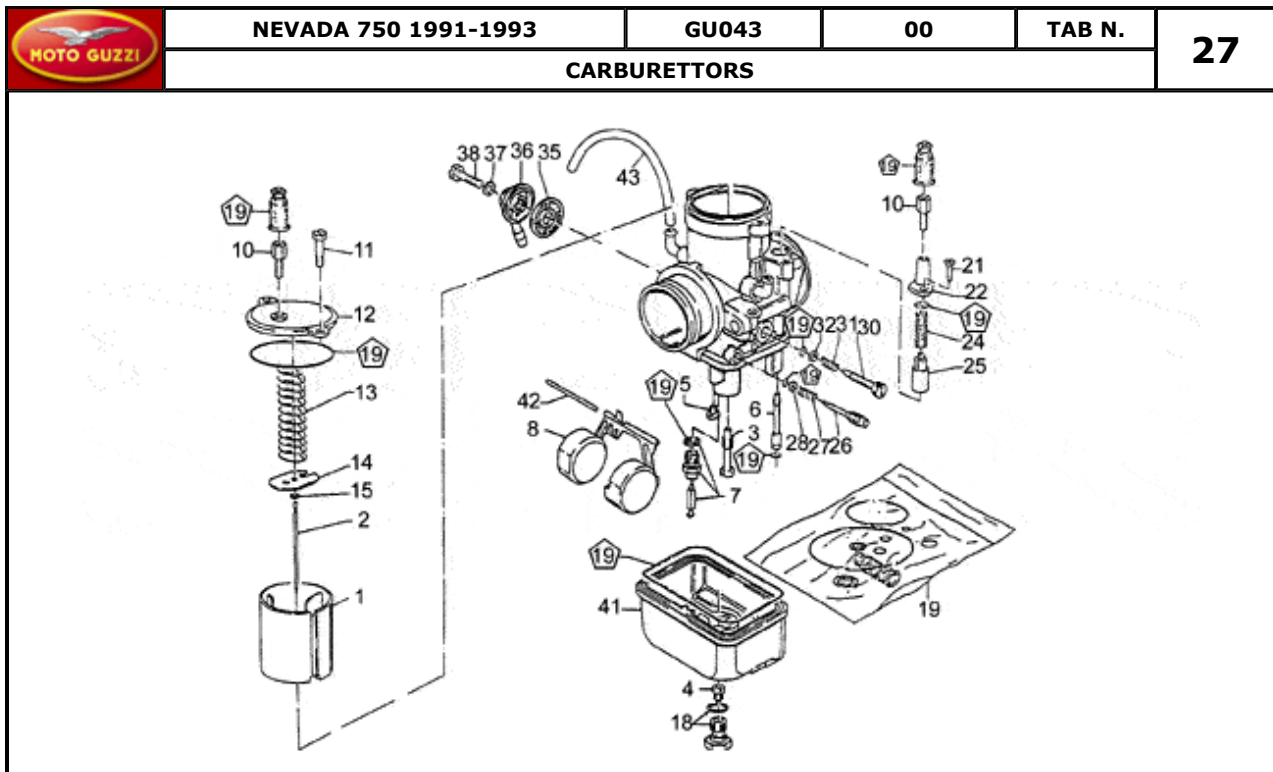

Pos.	Description	Year	I_M_	Country	Version	Code	Q.ty	P.Cod.
1	Gas valve 40	-	-	-	-	GU19934860	2	
2	Conical pin 8	-	-	-	-	GU19934960	2	
3	Needle valve 266t	-	-	-	-	GU31935515	2	
4	Main jet 102	-	-	-	-	GU19935700	2	
5	Idle jet 38	-	-	-	-	GU27935960	2	
6	Starter jet 60	-	-	-	-	GU19936000	2	
7	Needle valve	-	-	-	-	GU19934600	2	
8	Float gr.9,5	-	-	-	-	GU27934315	2	
10	Wire tensioner screw	-	-	-	-	GU12937200	4	
11	Screw	-	-	-	-	GU14934650	2	
12	Cover	-	-	-	-	GU19935080	2	
13	Gas valve return spring	-	-	-	-	GU19937180	2	
14	Plate	-	-	-	-	GU19938580	2	
15	Conical pin clip	-	-	-	-	GU65933600	2	
18	Float chamber fix.plug	-	-	-	-	GU27933720	2	
19	Gaskets set	-	-	-	-	GU19939980	1	
21	Screw	-	-	-	-	GU13937900	2	
22	Starter device cover	-	-	-	-	GU17937450	2	
24	Valve spring	-	-	-	-	GU39937600	2	
25	Starter valve	-	-	-	-	GU13937800	2	
26	Adj.min.eng.speed screw	-	-	-	-	GU13936200	2	
27	Spring	-	-	-	-	GU13936300	2	
28	Flat washer	-	-	-	-	GU65933700	2	
30	Gas valve adjuster screw	-	-	-	-	GU13936600	2	
31	Spring	-	-	-	-	GU13936700	2	
32	Flat washer	-	-	-	-	GU14931650	2	
35	Fuel filter	-	-	-	-	GU43934000	2	
36	Fuel pipe union cap	-	-	-	-	GU13934600	2	
37	Gasket	-	-	-	-	GU13934700	2	
38	Cap fixing screw	-	-	-	-	GU10934900	2	
41	Aluminium float chamber	-	-	-	-	GU19934480	2	
	Float chamber plastica	-	-	-	03399N	GU31934460	2	
42	Float pin	-	-	-	-	GU13933100	2	
43	Breather pipe	-	-	-	-	GU95985351	2